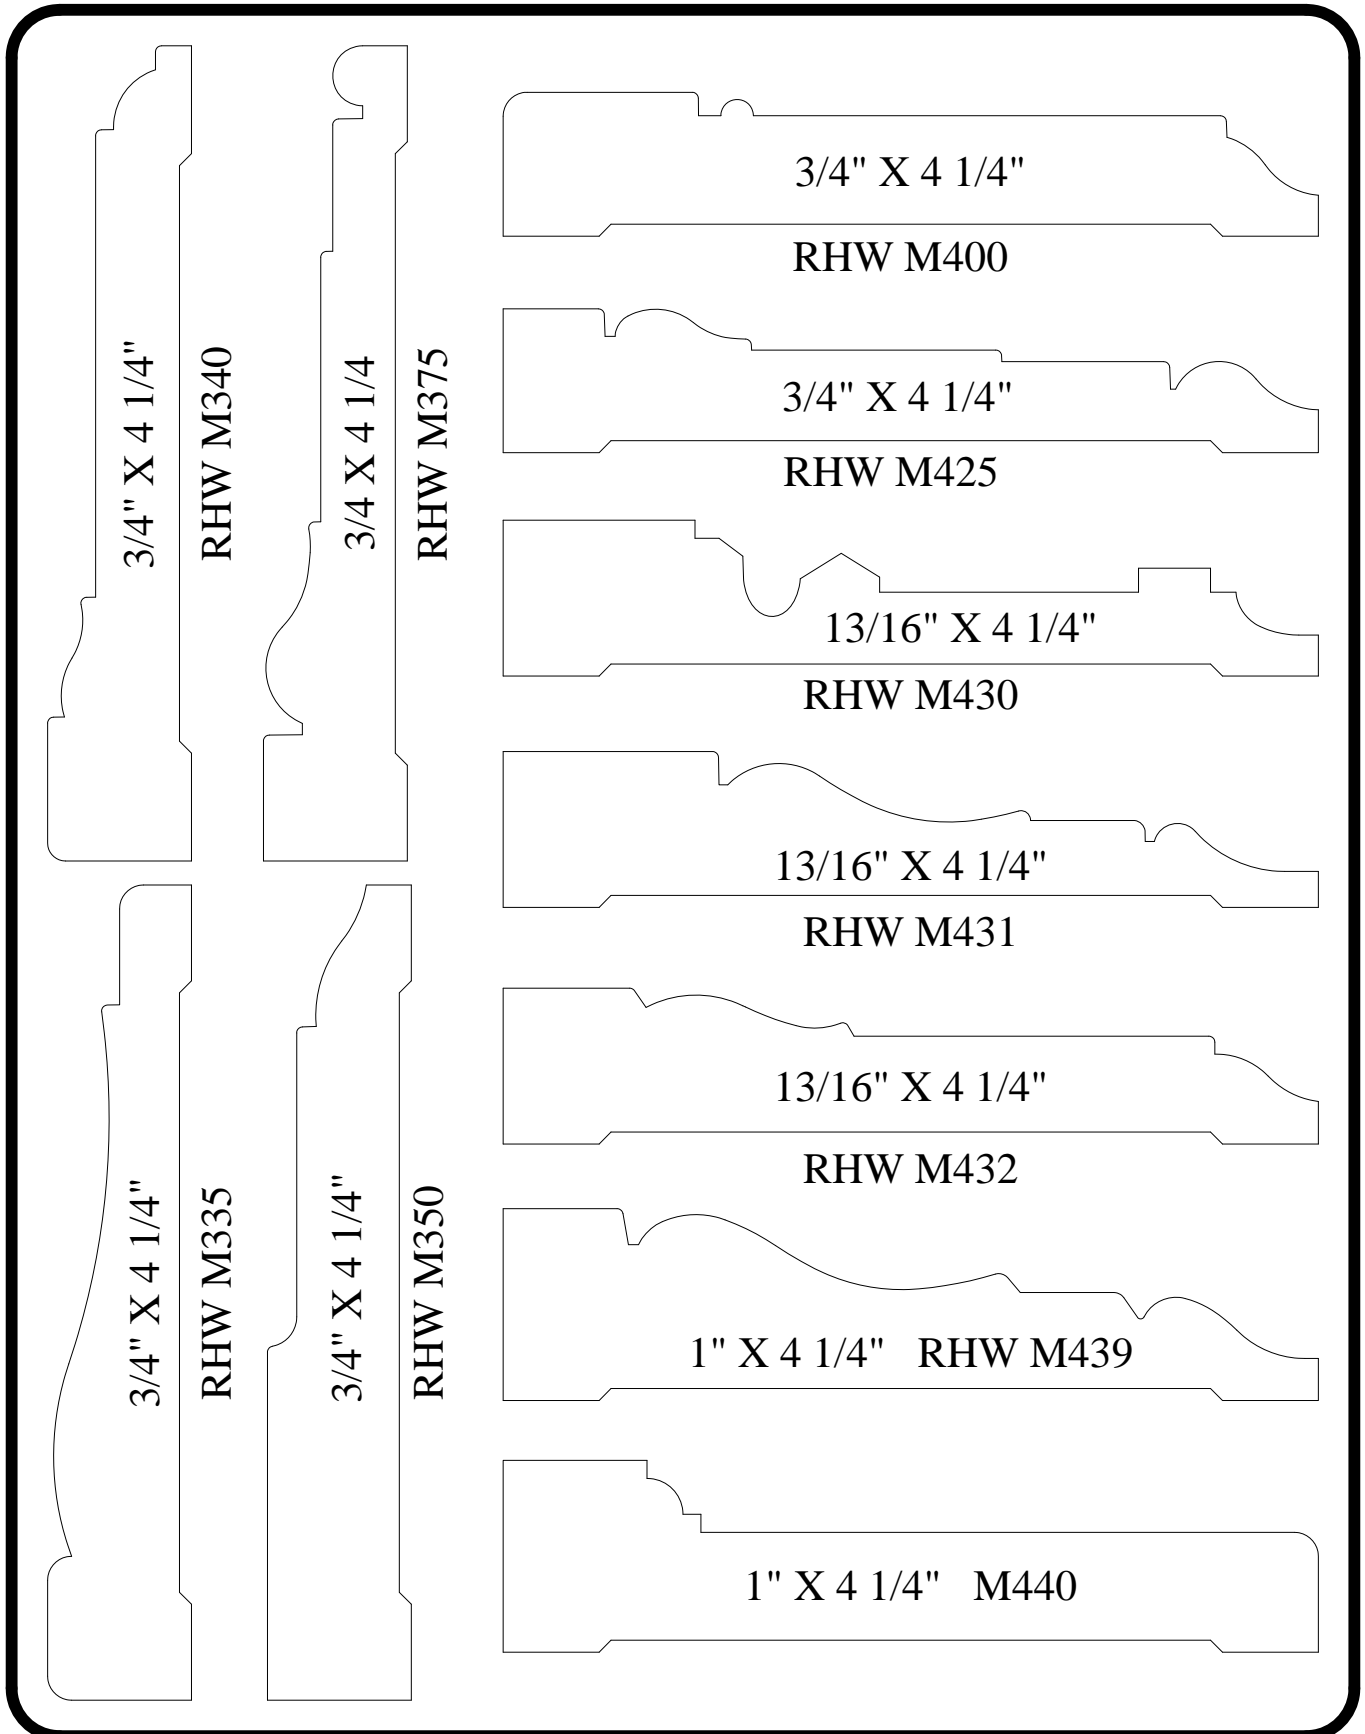

CASINGS 4" & OVER