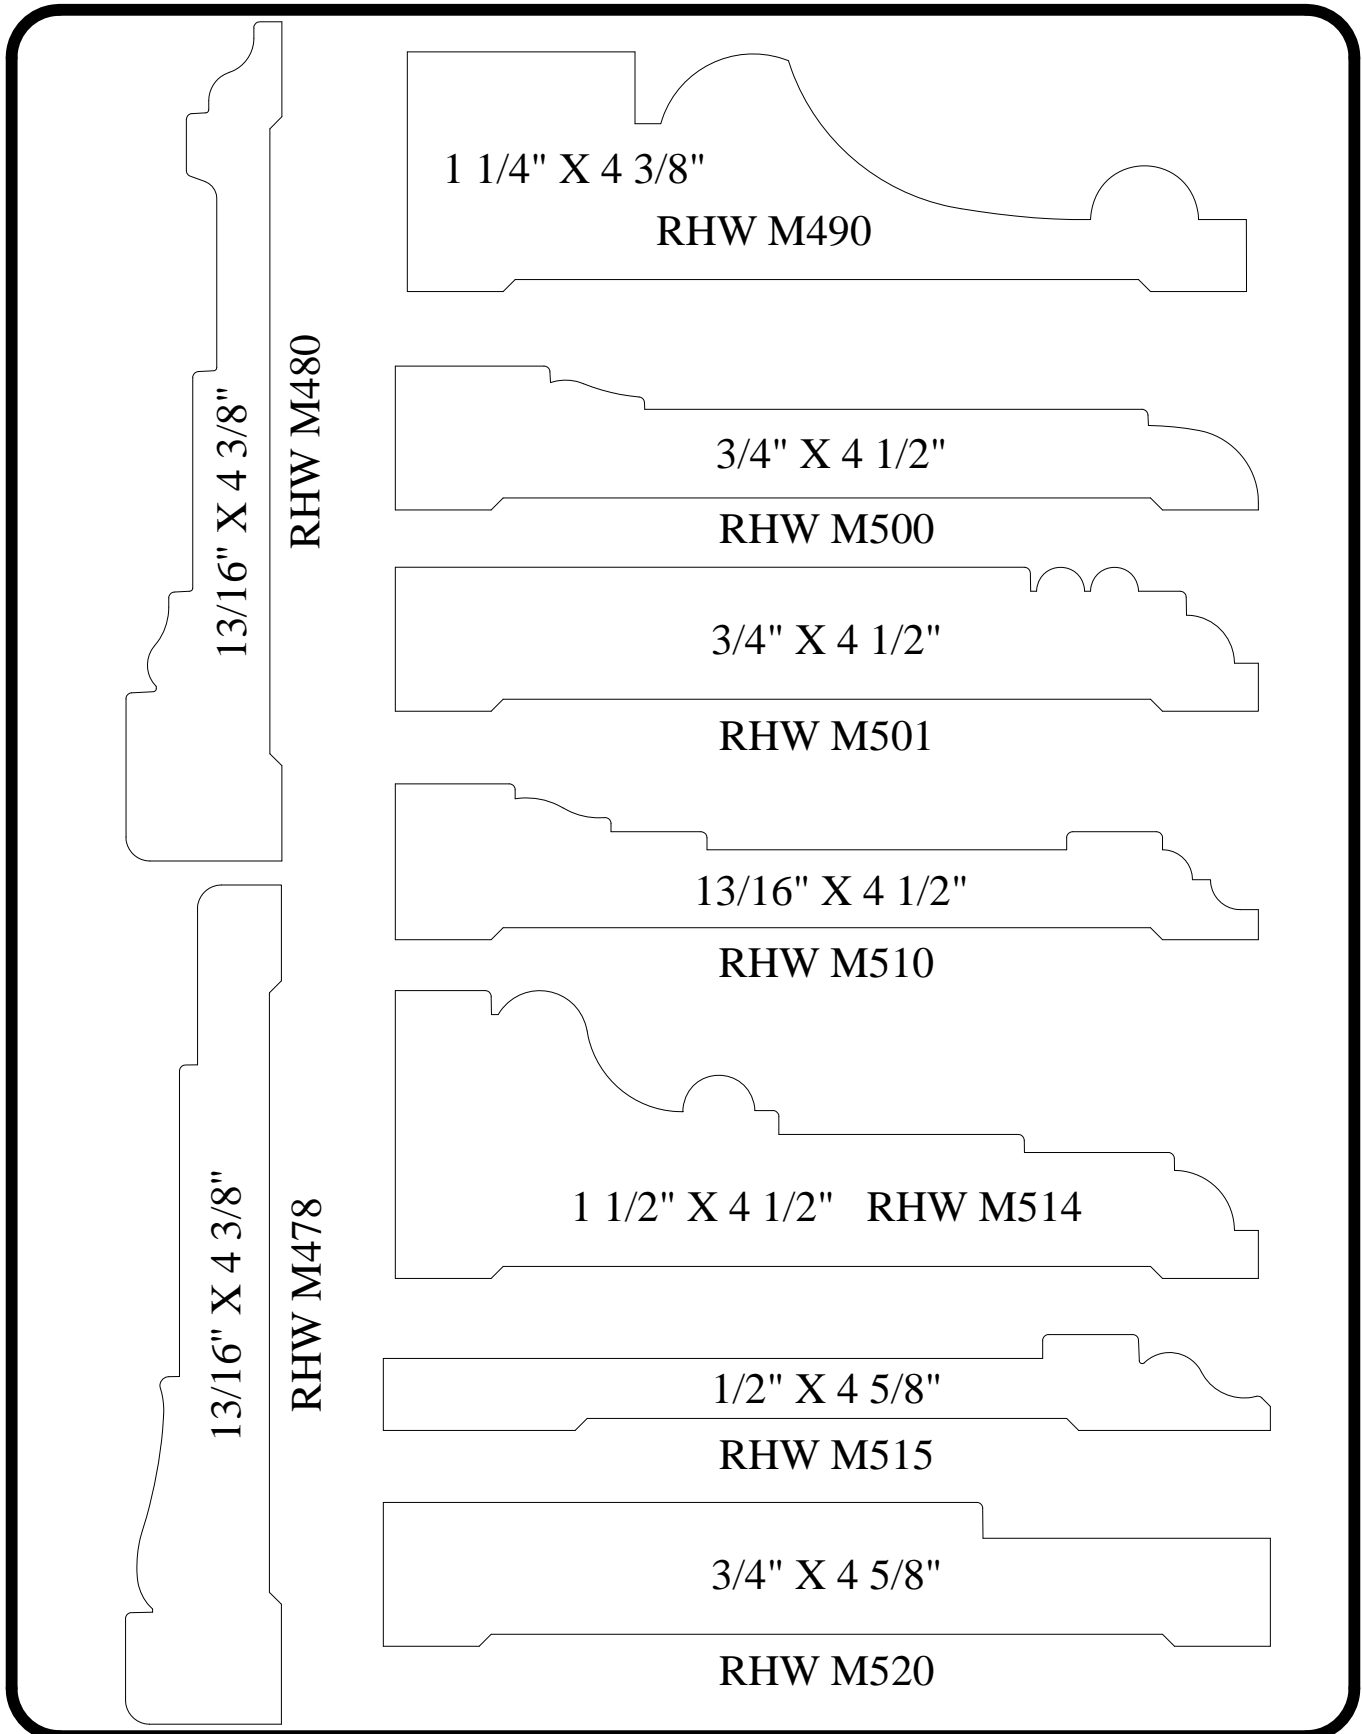

CASINGS 4" & OVER