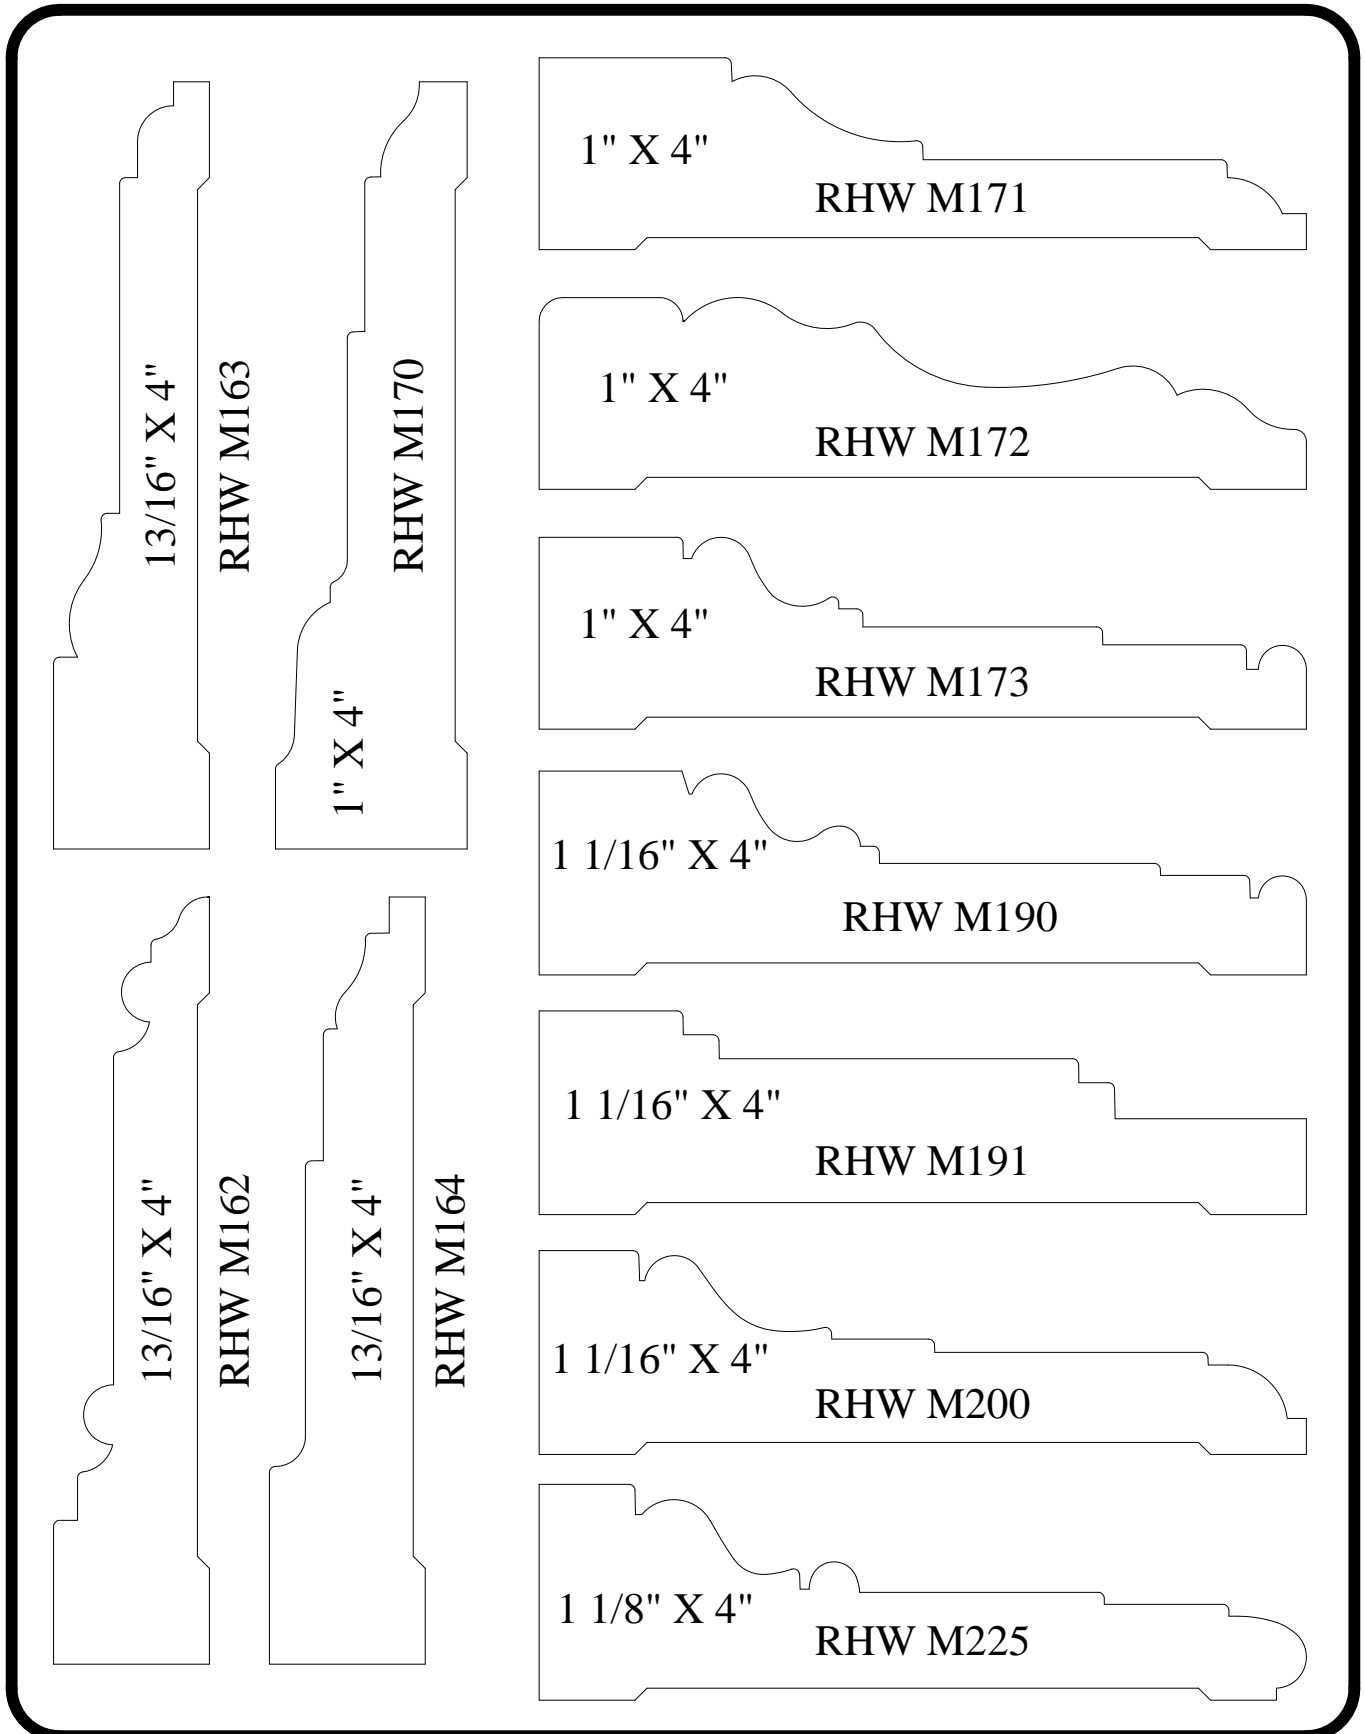

# CASINGS 4" & OVER

# *CASINGS 4" & OVER*

15/16" X 5 1/4" RHW M794

1" X 5 1/4" RHW M795

1 1/2" X 5 1/4" RHW M800

1 3/4" X 5 1/4" RHW M808

3/4" X 5 3/8" RHW M810

1 3/8" X 5 3/8" RHW M820