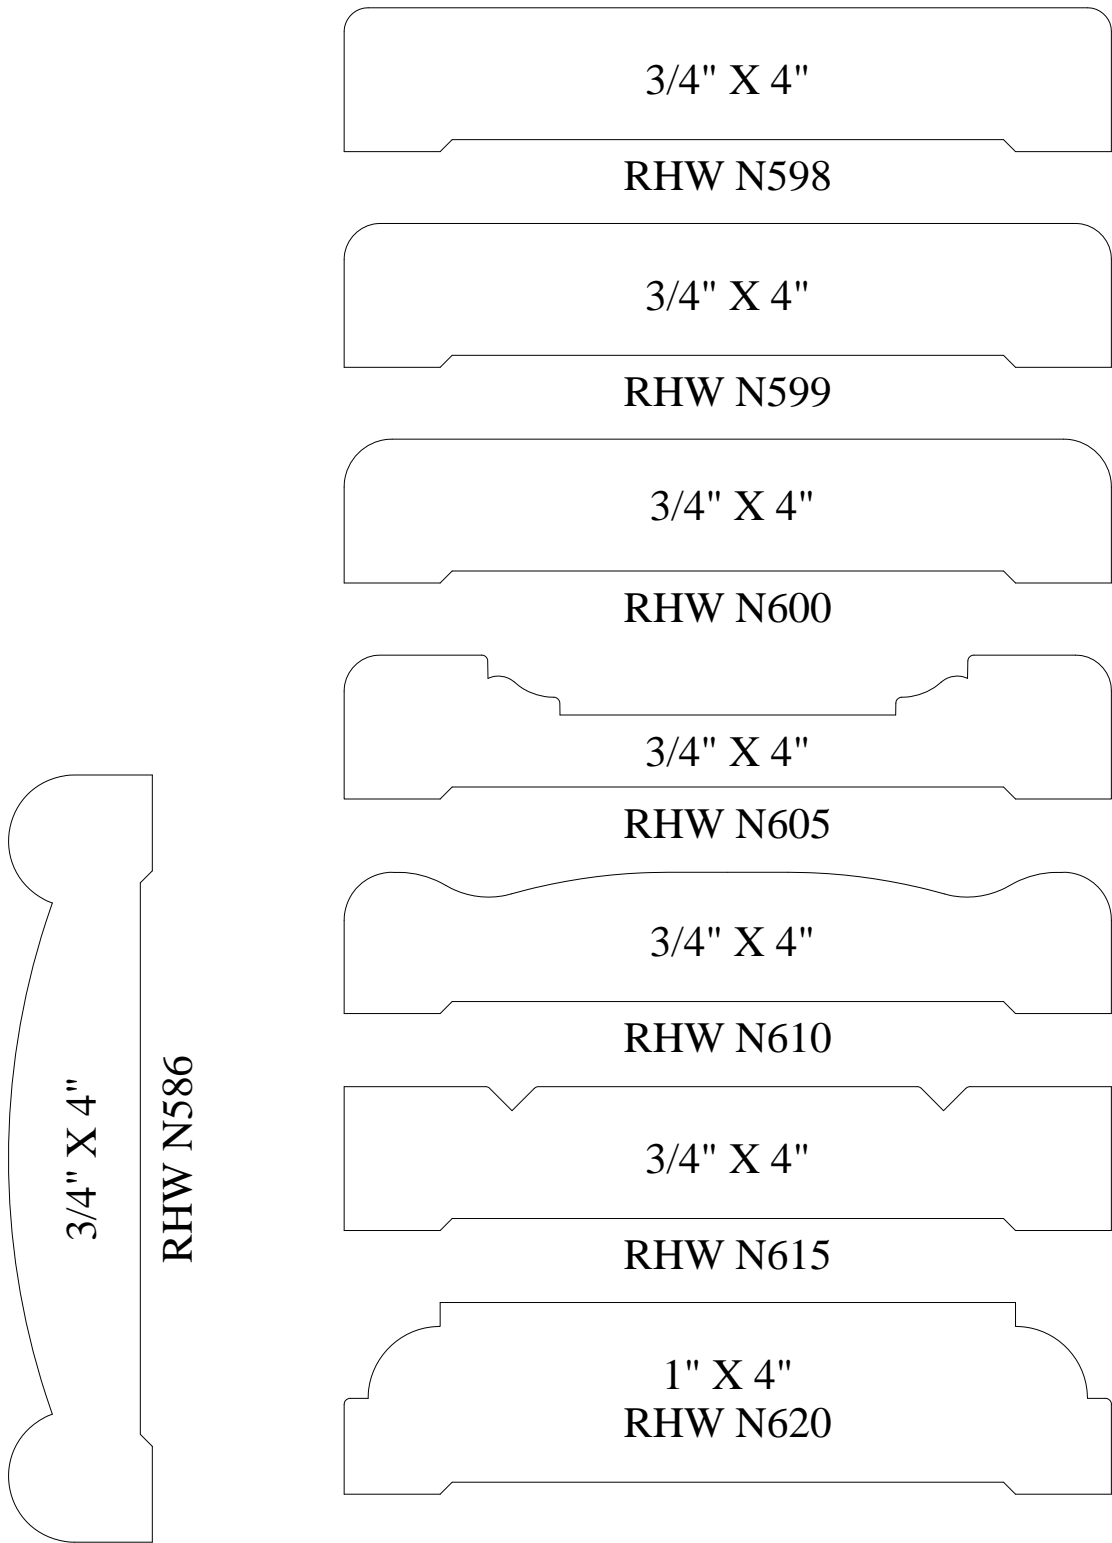

SYMMETRICAL CASINGS

11/16" X 2 1/4"

RHW N400

3/4" X 2 1/2"

RHW N410

3/4" X 2 1/2"

RHW 425

3/4" X 2 5/8"

RHW N475

3/4" X 3 1/4"

RHW N476

3/4" X 3 1/4"

RHW N477

SYMMETRICAL CASINGS

SYMMETRICAL CASINGS

RHW N540

RHW N550

RHW N560

RHW N570

RHW N575

RHW N580

RHW N585

SYMMETRICAL CASINGS

SYMMETRICAL CASINGS

5/8" X 4 1/8"

RHW N625

13/16" X 4 1/8"

RHW N630

3/4" X 4 1/4"

RHW N635

3/4" X 4 1/4"

RHW N650