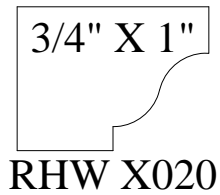

PEDIMENT CAPS