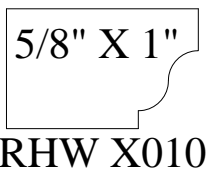

PEDIMENT CAPS

PEDIMENT CAPS

1" X 2 1/2"
RHW X070

1 1/16" X 1 1/2"
RHW X075

1 1/16" X 1 1/2"
RHW X076

1 1/16" X 1 3/4"
RHW X078

1 1/16" X 2"
RHW X080

1 1/16" X 2"
RHW X081

1 1/16" X 2"
RHW X082

1 1/16" X 2 1/4"
RHW X085

1 1/16" X 2 1/4"
RHW X088

1 1/16" X 2 3/8"
RHW X090

1 1/8" X 1 1/2"
RHW X110

1 1/8" X 1 3/4"
RHW X120

1 1/8" X 2"
RHW X130

1 1/8" X 2"
RHW X150

A rectangular pediment cap with a decorative, curved profile on the right side, similar to X200 but with a different curve.

1 3/16" X 1 3/4"
RHW X210

A rectangular pediment cap with a decorative, curved profile on the right side.