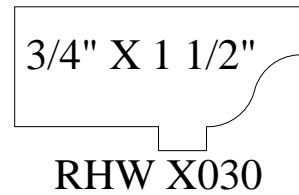

PEDIMENT CAPS

PEDIMENT CAPS

1" X 2 1/2"
RHW X070

1 1/16" X 1 1/2"
RHW X075

1 1/16" X 1 1/2"
RHW X076

1 1/16" X 1 3/4"
RHW X078

1 1/16" X 2"
RHW X080

1 1/16" X 2"
RHW X081

A rectangular pediment cap with a decorative, curved profile on the right side, similar to X200 but with a different curve.

1 3/16" X 1 3/4"
RHW X210

A rectangular pediment cap with a decorative, curved profile on the right side.