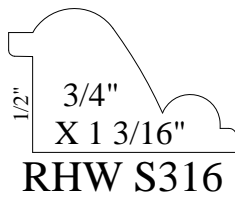

STOCK MOULDINGS

STOCK MOULDINGS

11/16" X 2 5/8"

RHW J410

3/4" X 2 5/8"

RHW K780

15/16" X 3" RHW O125

21/32" X 3 1/4"

RHW L285

7/8" X 3 1/2" RHW O200

3/4" X 3 1/2"

RHW I300

7/8" X 3 3/4" RHW O245

STOCK MOULDINGS

1 1/16" X 2 1/4"
RHW X088

A stock moulding with a rectangular top edge, a slightly curved bottom edge, and a decorative profile on the right side.

1/2" X 1 1/8"
RHW A308

A small, rounded stock moulding with a simple, slightly curved profile.

1 1/16" X 3 5/8"
RHW V940

A wide stock moulding with a decorative, wavy top edge and a straight bottom edge.