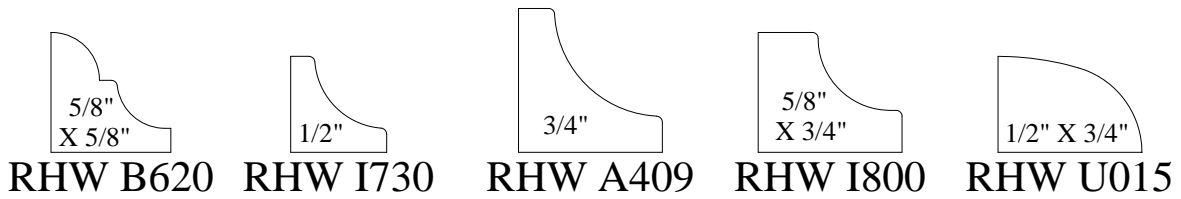

STOCK MOULDINGS

STOCK MOULDINGS

11/16" X 2 5/8"

RHW J410

3/4" X 2 5/8"

RHW K780

15/16" X 3" RHW O125

21/32" X 3 1/4"

RHW L285

7/8" X 3 1/2" RHW O200

3/4" X 3 1/2"

RHW I300

7/8" X 3 3/4" RHW O245

STOCK MOULDINGS

1 1/16" X 2 1/4"
RHW X088

A stock moulding with a rectangular top edge, a slightly curved bottom edge, and a decorative profile on the right side.

1/2" X 1 1/8"
RHW A308

A small, rounded stock moulding with a simple, slightly curved profile.

1 1/16" X 3 5/8"
RHW V940

A wide stock moulding with a decorative, wavy top edge and a straight bottom edge.