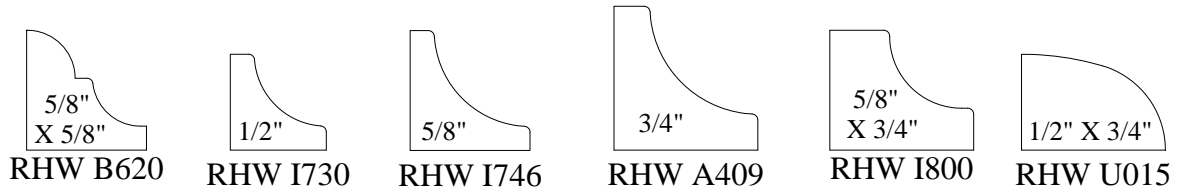

STOCK MOULDINGS

STOCK MOULDINGS

1 1/16" X 2 5/8"

RHW J410

3/4" X 2 5/8"

RHW K780

7/8" X 2 7/8" RHW O061

21/32" X 3 1/4"

RHW L285

7/8" X 3 1/2" RHW O200

3/4" X 3 1/2"

RHW I300

7/8" X 3 3/4" RHW O245

STOCK MOULDINGS

1 1/16" X 2 1/4"

This moulding profile is rectangular with a decorative, curved cutout on the right side.