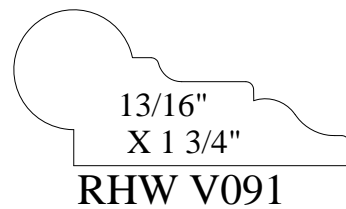

STOCK MOULDINGS

STOCK MOULDINGS

11/16" X 2 5/8"

RHW J410

3/4" X 2 5/8"

RHW K780

15/16" X 3" RHW O125

21/32" X 3 1/4"

RHW L285

7/8" X 3 1/2" RHW O200

3/4" X 3 1/2"

RHW I300

7/8" X 3 3/4" RHW O245

STOCK MOULDINGS

1 1/16" X 2 1/4"
RHW X088

A stock moulding with a rectangular top edge, a slightly curved bottom edge, and a decorative profile on the right side.

1/2" X 1 1/8"
RHW A308

A small, rounded stock moulding with a simple, slightly curved profile.

1 1/16" X 3 5/8"
RHW V940

A wide stock moulding with a decorative, wavy top edge and a straight bottom edge.