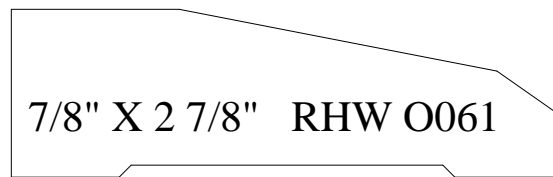

STOCK MOULDINGS

STOCK MOULDINGS

1 1/16" X 2 5/8"

RHW J410

3/4" X 2 5/8"

RHW K780

7/8" X 2 7/8" RHW O061

21/32" X 3 1/4"

RHW L285

7/8" X 3 1/2" RHW O200

3/4" X 3 1/2"

RHW I300

7/8" X 3 3/4" RHW O245

STOCK MOULDINGS

1 1/16" X 2 1/4"

This moulding profile is rectangular with a decorative, curved cutout on the right side.