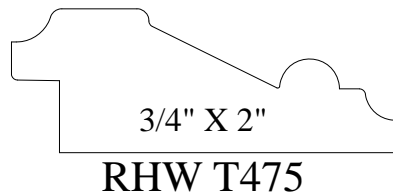

STOCK MOULDINGS

STOCK MOULDINGS

11/16" X 2 5/8"

RHW J410

3/4" X 2 5/8"

RHW K780

15/16" X 3" RHW O125

21/32" X 3 1/4"

RHW L285

7/8" X 3 1/2" RHW O200

3/4" X 3 1/2"

RHW I300

7/8" X 3 3/4" RHW O245

STOCK MOULDINGS

1 1/16" X 2 1/4"
RHW X088

A stock moulding with a rectangular top edge, a slightly curved bottom edge, and a decorative profile on the right side.

1/2" X 1 1/8"
RHW A308

A small, rounded stock moulding with a simple, slightly curved profile.

1 1/16" X 3 5/8"
RHW V940

A wide stock moulding with a decorative, wavy top edge and a straight bottom edge.