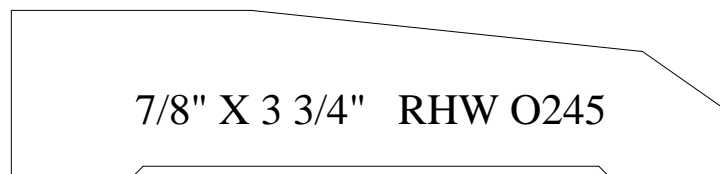

RHW L285

7/8" X 3 1/2" RHW O200

3/4" X 3 1/2"

RHW I300

7/8" X 3 3/4" RHW O245

STOCK MOULDINGS

1 1/16" X 2 1/4"
RHW X088

A stock moulding with a rectangular top edge, a slightly curved bottom edge, and a decorative profile on the right side.

1/2" X 1 1/8"
RHW A308

A small, rounded stock moulding with a simple, slightly curved profile.

1 1/16" X 3 5/8"
RHW V940

A wide stock moulding with a decorative, wavy top edge and a straight bottom edge.