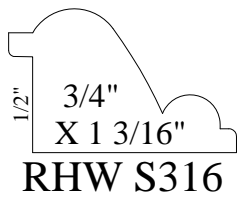

STOCK MOULDINGS

STOCK MOULDINGS

1 1/16" X 2 5/8"

RHW J410

3/4" X 2 5/8"

RHW K780

7/8" X 2 7/8" RHW O061

21/32" X 3 1/4"

RHW L285

7/8" X 3 1/2" RHW O200

3/4" X 3 1/2"

RHW I300

7/8" X 3 3/4" RHW O245

STOCK MOULDINGS

1 1/16" X 2 1/4"

This moulding profile is rectangular with a decorative, curved cutout on the right side.

RHW X088

1/2" X 1 1/8"

This moulding profile is a simple rounded rectangular shape.

RHW A308

1 1/16" X 3 5/8"

This moulding profile has a decorative, wavy top edge and a straight bottom edge.

RHW V940

3/4" X 4 1/4"