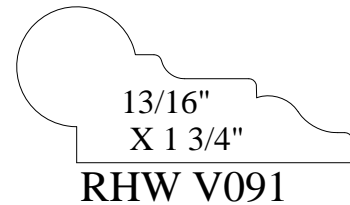

STOCK MOULDINGS

STOCK MOULDINGS

1 1/16" X 2 5/8"

RHW J410

3/4" X 2 5/8"

RHW K780

7/8" X 2 7/8" RHW O061

21/32" X 3 1/4"

RHW L285

7/8" X 3 1/2" RHW O200

3/4" X 3 1/2"

RHW I300

7/8" X 3 3/4" RHW O245

STOCK MOULDINGS

1 1/16" X 2 1/4"

This moulding profile is rectangular with a decorative, curved cutout on the right side.

RHW X088

1/2" X 1 1/8"

This moulding profile is a simple rounded rectangular shape.

RHW A308

1 1/16" X 3 5/8"

This moulding profile has a decorative, wavy top edge and a straight bottom edge.

RHW V940

3/4" X 4 1/4"

3/4" X 5 1/4"

This moulding profile has a decorative, wavy top edge and a straight bottom edge.

RHW W640

STOCK MOULDINGS