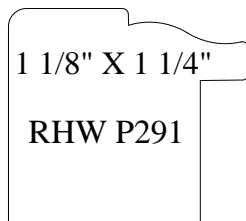

STOCK MOULDINGS

STOCK MOULDINGS

1 1/16" X 2 5/8"

RHW J410

3/4" X 2 5/8"

RHW K780

7/8" X 2 7/8" RHW O061

21/32" X 3 1/4"

RHW L285

7/8" X 3 1/2" RHW O200

3/4" X 3 1/2"

RHW I300

7/8" X 3 3/4" RHW O245

STOCK MOULDINGS

1 1/16" X 2 1/4"

This moulding profile is rectangular with a decorative, curved cutout on the right side.

RHW X088

1/2" X 1 1/8"

This moulding profile is a simple rounded rectangular shape.

RHW A308

1 1/16" X 3 5/8"

This moulding profile has a decorative, wavy top edge and a straight bottom edge.

RHW V940

3/4" X 4 1/4"

3/4" X 5 1/4"

This moulding profile has a decorative, wavy top edge and a straight bottom edge.

RHW W640

STOCK MOULDINGS