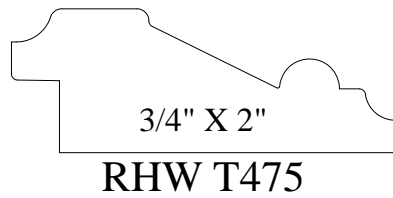

STOCK MOULDINGS

STOCK MOULDINGS

1 1/16" X 2 5/8"

RHW J410

3/4" X 2 5/8"

RHW K780

7/8" X 2 7/8" RHW O061

21/32" X 3 1/4"

RHW L285

7/8" X 3 1/2" RHW O200

3/4" X 3 1/2"

RHW I300

7/8" X 3 3/4" RHW O245

STOCK MOULDINGS

1 1/16" X 2 1/4"

This moulding profile is rectangular with a decorative, curved cutout on the right side.

RHW X088

1/2" X 1 1/8"

This moulding profile is a simple rounded rectangular shape.

RHW A308

1 1/16" X 3 5/8"

This moulding profile has a decorative, wavy top edge and a straight bottom edge.

RHW V940

3/4" X 4 1/4"