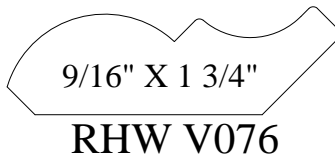

STOCK MOULDINGS

STOCK MOULDINGS

1 1/16" X 2 5/8"

RHW J410

3/4" X 2 5/8"

RHW K780

7/8" X 2 7/8" RHW O061

21/32" X 3 1/4"

RHW L285

7/8" X 3 1/2" RHW O200

3/4" X 3 1/2"

RHW I300

7/8" X 3 3/4" RHW O245

STOCK MOULDINGS

1 1/16" X 2 1/4"

This moulding profile is rectangular with a decorative, curved cutout on the right side.

RHW X088

1/2" X 1 1/8"

This moulding profile is a simple rounded rectangular shape.

RHW A308

1 1/16" X 3 5/8"

This moulding profile has a decorative, wavy top edge and a straight bottom edge.

RHW V940

3/4" X 4 1/4"