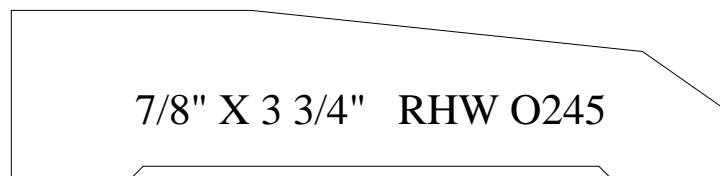

RHW L285

7/8" X 3 1/2" RHW O200

3/4" X 3 1/2"

RHW I300

7/8" X 3 3/4" RHW O245

STOCK MOULDINGS

1 1/16" X 2 1/4"

This moulding profile is rectangular with a decorative, curved cutout on the right side.

RHW X088

1/2" X 1 1/8"

This moulding profile is a simple rounded rectangular shape.

RHW A308

1 1/16" X 3 5/8"

This moulding profile has a decorative, wavy top edge and a straight bottom edge.

RHW V940

3/4" X 4 1/4"