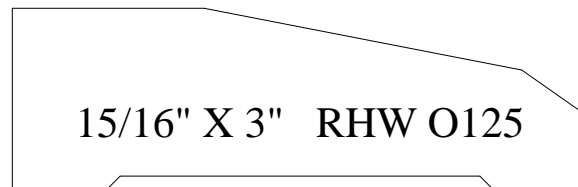

STOCK MOULDINGS

STOCK MOULDINGS

11/16" X 2 5/8"

RHW J410

3/4" X 2 5/8"

RHW K780

15/16" X 3" RHW O125

21/32" X 3 1/4"

RHW L285

7/8" X 3 1/2" RHW O200

3/4" X 3 1/2"

RHW I300

7/8" X 3 3/4" RHW O245

STOCK MOULDINGS

1 1/16" X 2 1/4"
RHW X088

A stock moulding with a rectangular top edge, a slightly curved bottom edge, and a decorative profile on the right side.

1/2" X 1 1/8"
RHW A308

A small, rounded stock moulding with a simple, slightly curved profile.

1 1/16" X 3 5/8"
RHW V940

A wide stock moulding with a decorative, wavy top edge and a straight bottom edge.