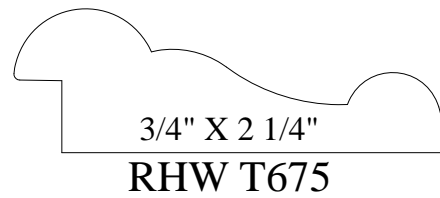

STOCK MOULDINGS

STOCK MOULDINGS

1 1/16" X 2 5/8"

RHW J410

3/4" X 2 5/8"

RHW K780

7/8" X 2 7/8" RHW O061

21/32" X 3 1/4"

RHW L285

7/8" X 3 1/2" RHW O200

3/4" X 3 1/2"

RHW I300

7/8" X 3 3/4" RHW O245

STOCK MOULDINGS

1 1/16" X 2 1/4"

This moulding profile is rectangular with a decorative, curved cutout on the right side.

RHW X088

1/2" X 1 1/8"

This moulding profile is a simple rounded rectangular shape.

RHW A308

1 1/16" X 3 5/8"

This moulding profile has a decorative, wavy top edge and a straight bottom edge.

RHW V940

3/4" X 4 1/4"