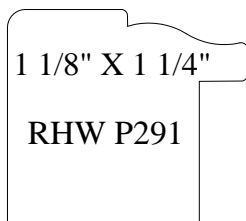

STOCK MOULDINGS

STOCK MOULDINGS

11/16" X 2 5/8"

RHW J410

3/4" X 2 5/8"

RHW K780

15/16" X 3" RHW O125

21/32" X 3 1/4"

RHW L285

7/8" X 3 1/2" RHW O200

3/4" X 3 1/2"

RHW I300

7/8" X 3 3/4" RHW O245

STOCK MOULDINGS

1 1/16" X 2 1/4"
RHW X088

A stock moulding with a rectangular top edge, a slightly curved bottom edge, and a decorative profile on the right side.

1/2" X 1 1/8"
RHW A308

A small, rounded stock moulding with a simple, slightly curved profile.

1 1/16" X 3 5/8"
RHW V940

A wide stock moulding with a decorative, wavy top edge and a straight bottom edge.