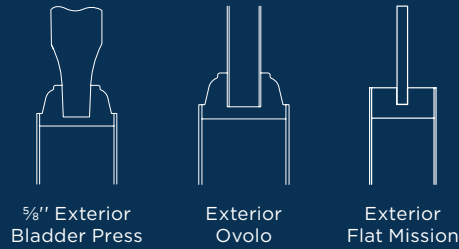

PROFILES AVAILABLE

5/8" Exterior Bladder Press   Exterior Ovolo   Exterior Flat Mission