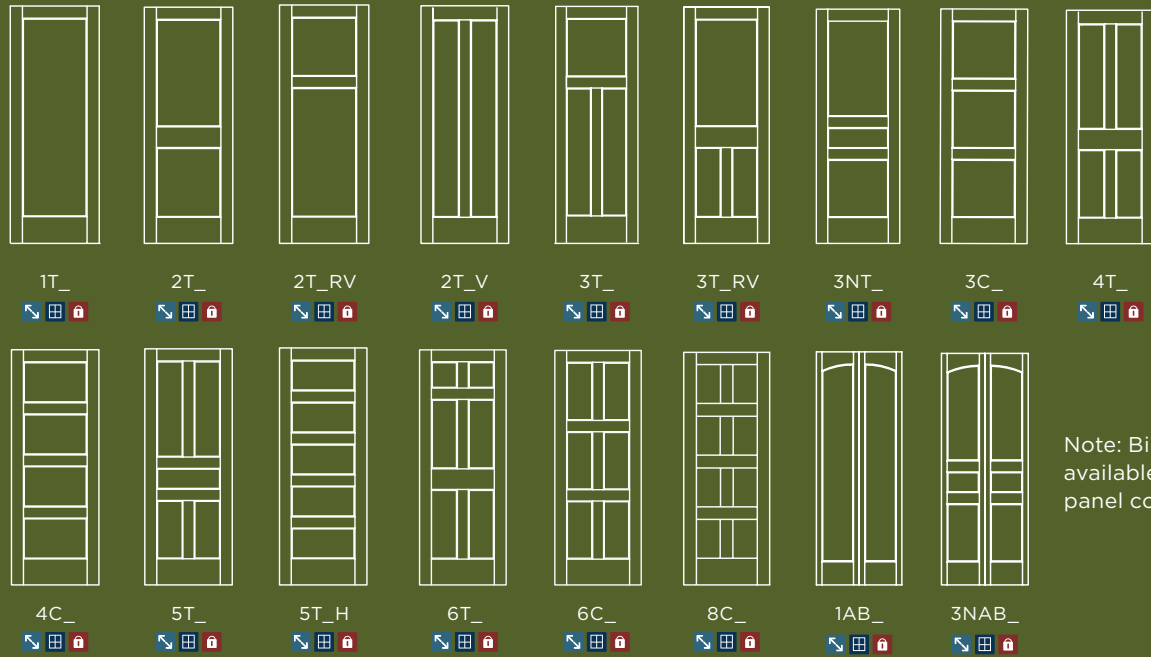

Door options available

Sticking Profiles: Mission, Ovolo

Panel Profiles: Flat, Single Hip Raised,
Double Hip Raised, Bladder Press Raised

See page 4 for more information.

Pre-hang Options Available for All Doors

Thickness options are 1 3/8" and 1 3/4"

PROFILES AVAILABLE

Ovolo Flat Mission Flat Stepped Mission Mission French

More options
ONLINE

woodportdoors.com/door-type/flat-panel

DESIGNS AVAILABLE

Note: Bi-folds available for all panel configurations

Note: Arch and eyebrow available in all panel configurations

INTERIOR DOORS

PROFILES AVAILABLE

Standard Louver

Plantation Louver

More options
ONLINE

woodportdoors.com/door-type/louver-doors

DESIGNS AVAILABLE