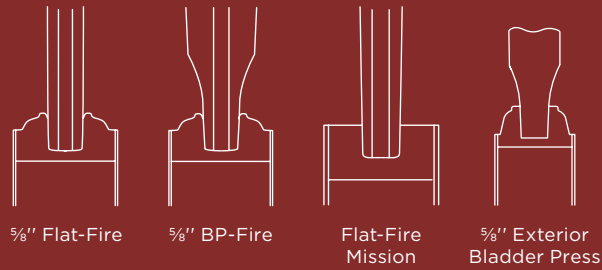

EXTERIOR/FIRE RATED OPTIONS

Thickness options are 1 3/4" and 2 1/4"

3 PANEL TRADITIONAL

3TM

Top rail options:
Arched, Square

PROFILES AVAILABLE

5/8" Flat-Fire 5/8" BP-Fire Flat-Fire Mission 5/8" Exterior Bladder Press