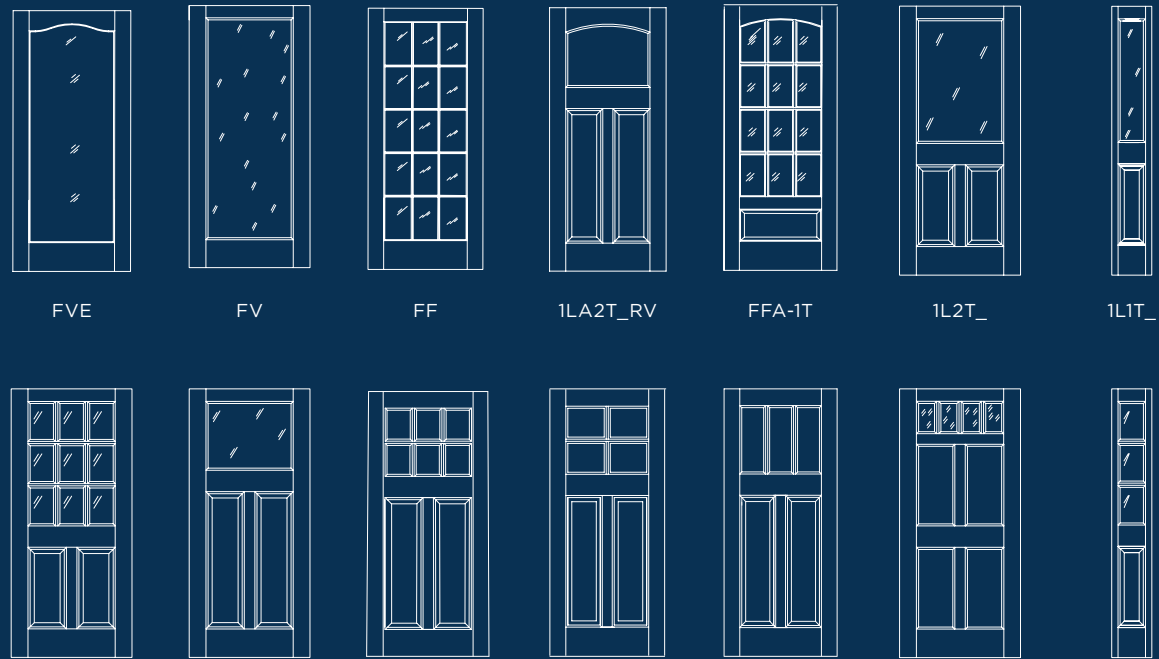

EXTERIOR, FULL
VIEW OVER 1
PANEL RAISED,
SQUARE TOP
FV1TC

EXTERIOR 1
LITE OVER 2
PANEL RAISED,
SQUARE TOP
1L2TC-EXT

DOOR:
EXTERIOR 6
PANEL FLAT,
SQUARE TOP
6L2TMRV-EXT

SIDELITE:
EXTERIOR, 2
LITE OVER 1
PANEL FLAT,
SQUARE TOP
2L1TM-EXT

Pre-hang Options Available for All Doors

Standard options

TO CHOOSE FROM

PROFILES AVAILABLE

5/8" Exterior Bladder Press Exterior Ovolo Exterior Flat Mission

DESIGNS AVAILABLE

FVE FV FF 1LA2T_RV FFA-1T 1L2T_ 1L1T_