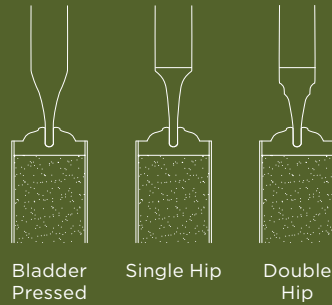

True divided light and V-Groove patterns available:
Slant, Stepped, Mission, Miracle, Cove, Ovolo

French Eyebrow Door

FVE

FFE-10

FBE-5

2LE-1TC

INTERIOR DOORS

PROFILES AVAILABLE