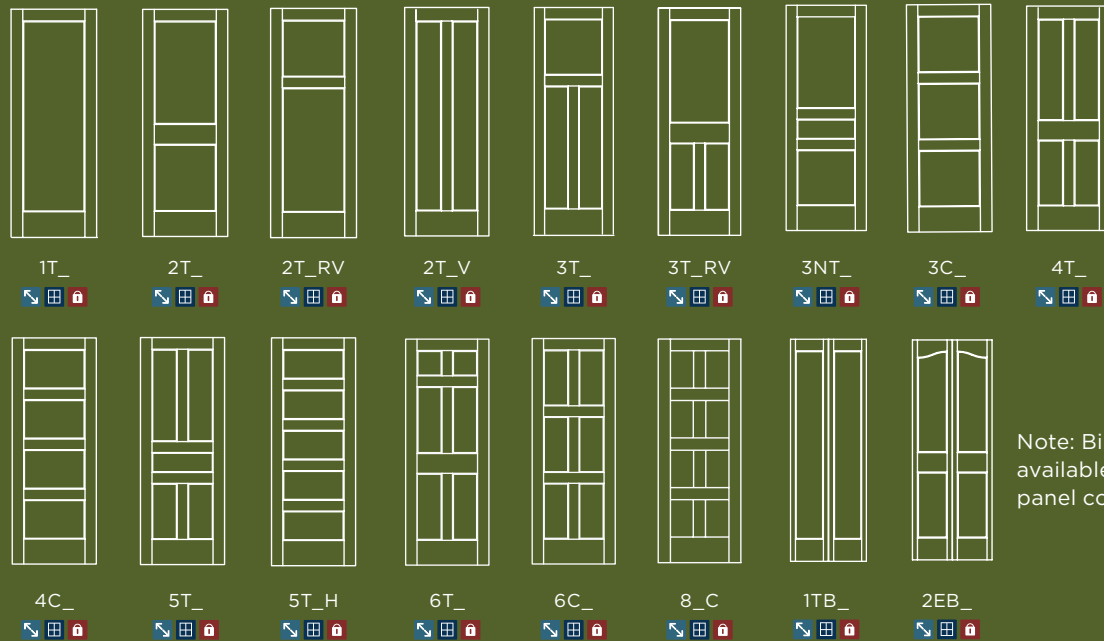

1T_

2T_

2T_RV

2T_V

3T_

3T_RV

3NT_

3C_

4T_

4C_

5T_

5T_H

6T_

6C_

8_C

1TB_

2EB_

Note: Bi-folds available for all panel configurations

Note: Arch and eyebrow available in all panel configurations

More options
ONLINE
woodportdoors.com/door-type/raised-wood-panel-doors

Thickness options are 1 3/8" and 1 3/4"