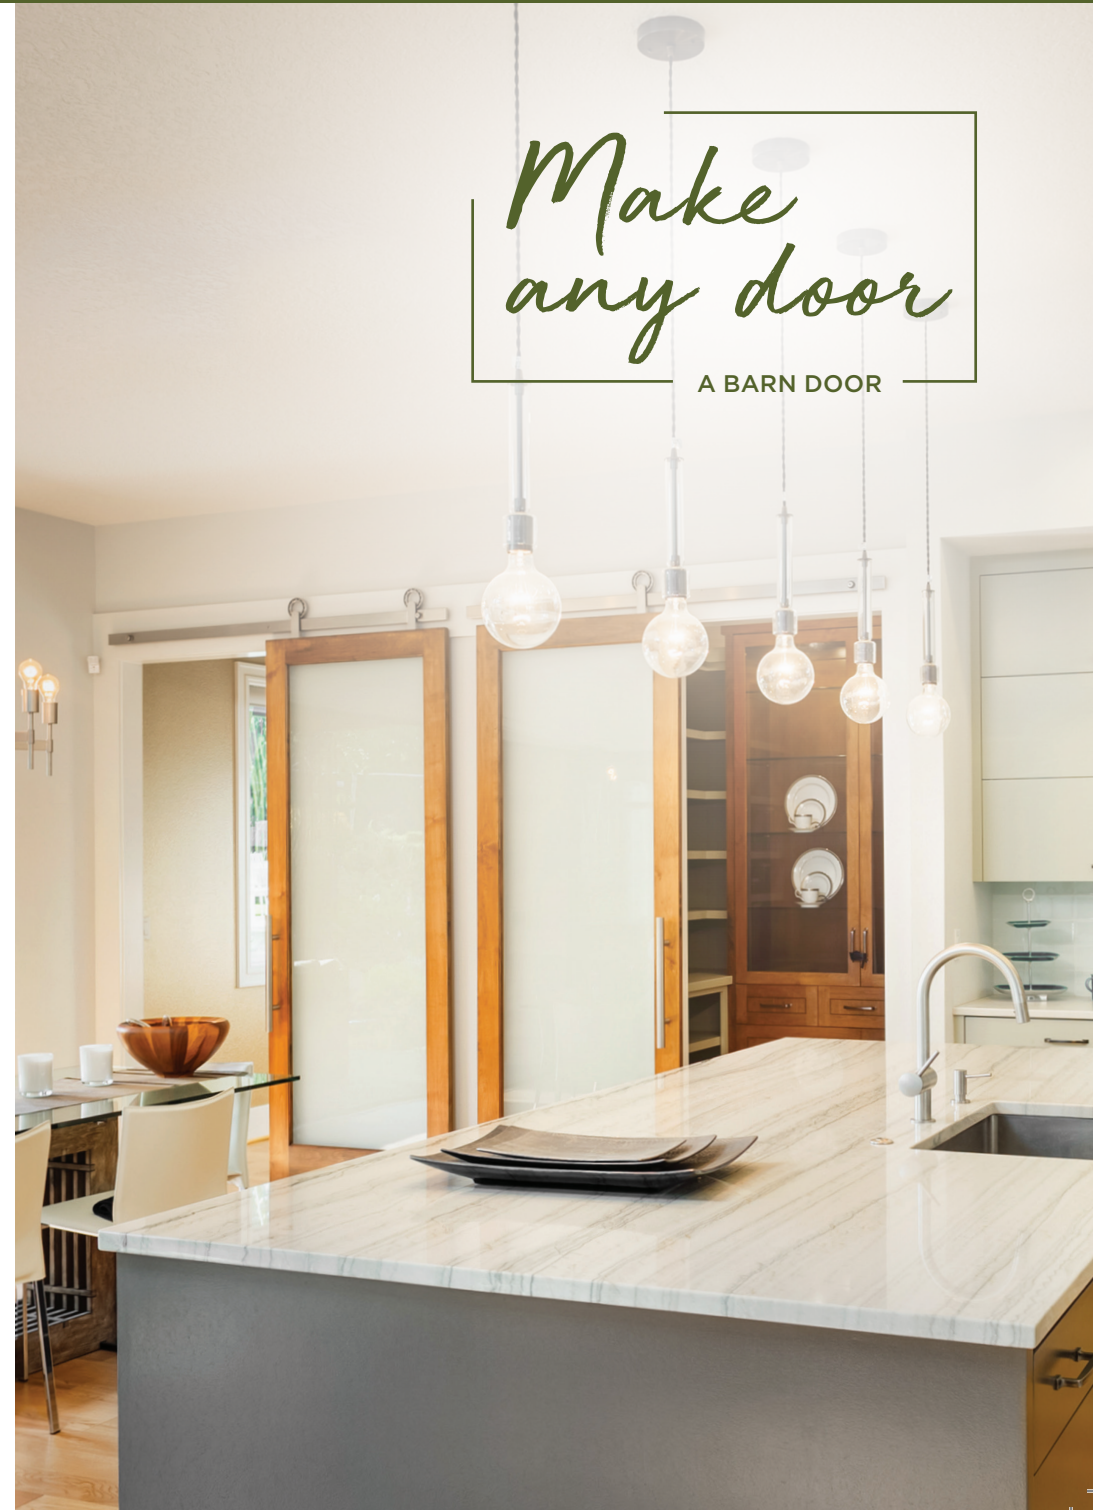

Barn Doors

Transform any door into a barn door. Our barn doors create a timeless style that adds a unique, vintage feel to your home. Both 6' and 8' tracks are in stock, in matte black and stainless steel finishes. Custom tracks are also available for special order.

DOOR STYLES