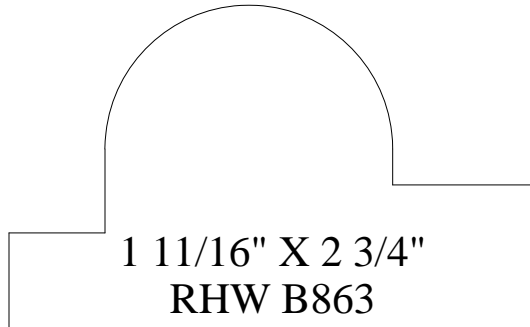

MISC. MOULDINGS

RHW B863