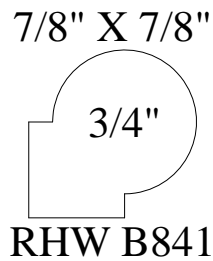

MISC. MOULDINGS