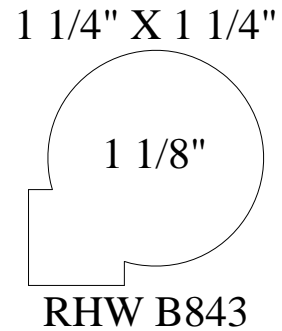

MISC. MOULDINGS