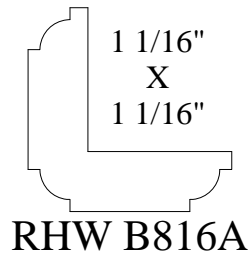

MISC. MOULDINGS