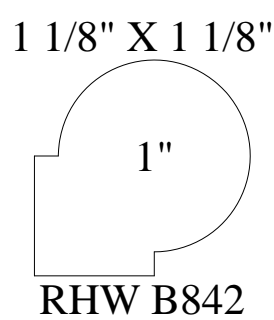

MISC. MOULDINGS